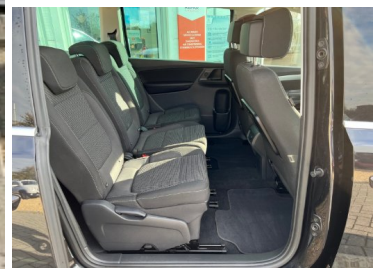

Staddlestones

2017(66) Volkswagen Sharan Bluemotion Tech SE Nav ...

SOLD

Engine: Diesel
Body: MPV
Gearbox: Automatic
Capacity: 1968cc
Colour: Deep Black
Mileage: 35,900
CO²: 138g/km
MPG: 53.3mpg
Top Speed: 132mph
BHP: 181bhp
Insurance Grp: 23E

Staddlestones Peugeot/Diahsu
 Staddlestones
 Brading Road
 Ryde
 Isle of Wight, PO33 1QG

16" ALLOYS
 CHROME ROOF RAILS WITH LOAD BARS
 DRIVER ALERT SYSTEM
 LOW WASHER FLUID WARNING LIGHT
 SPEED SENSITIVE POWER STEERING
 8 SPEAKERS
 BLUETOOTH AUDIO STREAMING SD CARD SLOT
 BODY COLOUR BUMPERS
 BODY COLOUR DOOR MIRRORS WITH INTEGRAL INDICATORS
 CHROME TRIMMED SIDE WINDOWS
 DUSK SENSOR + AUTO DRIVING LIGHTS
 FRONT AND REAR ELECTRIC WINDOWS

CRUISE CONTROL
 PEARL - DEEP BLACK
 DOOR/BOOT OPEN WARNING LIGHT
 FRONT AND REAR PARKING SENSORS
 MULTIFUNCTION COMPUTER SERVICE INTERVAL INDICATOR
 DIESEL PARTICULATE FILTER
 XDS ELECTRONIC DIFFERENTIAL LOCK
 AUXILIARY SOCKET FOR EXTERNAL MP3 PLAYER
 DAB DIGITAL RADIO
 AUTO DIMMING REAR VIEW MIRROR
 BODY COLOUR DOOR HANDLES
 CHROME LOUVRES IN GRILLE
 CHROME TRIMMED FRONT AIR INTAKE SURROUNDS
 COMING/LEAVING HOME LIGHTING FUNCTION
 ELECTRICALLY ADJUSTABLE AND HEATED DOOR MIRRORS
 HEATED REAR WINDOW